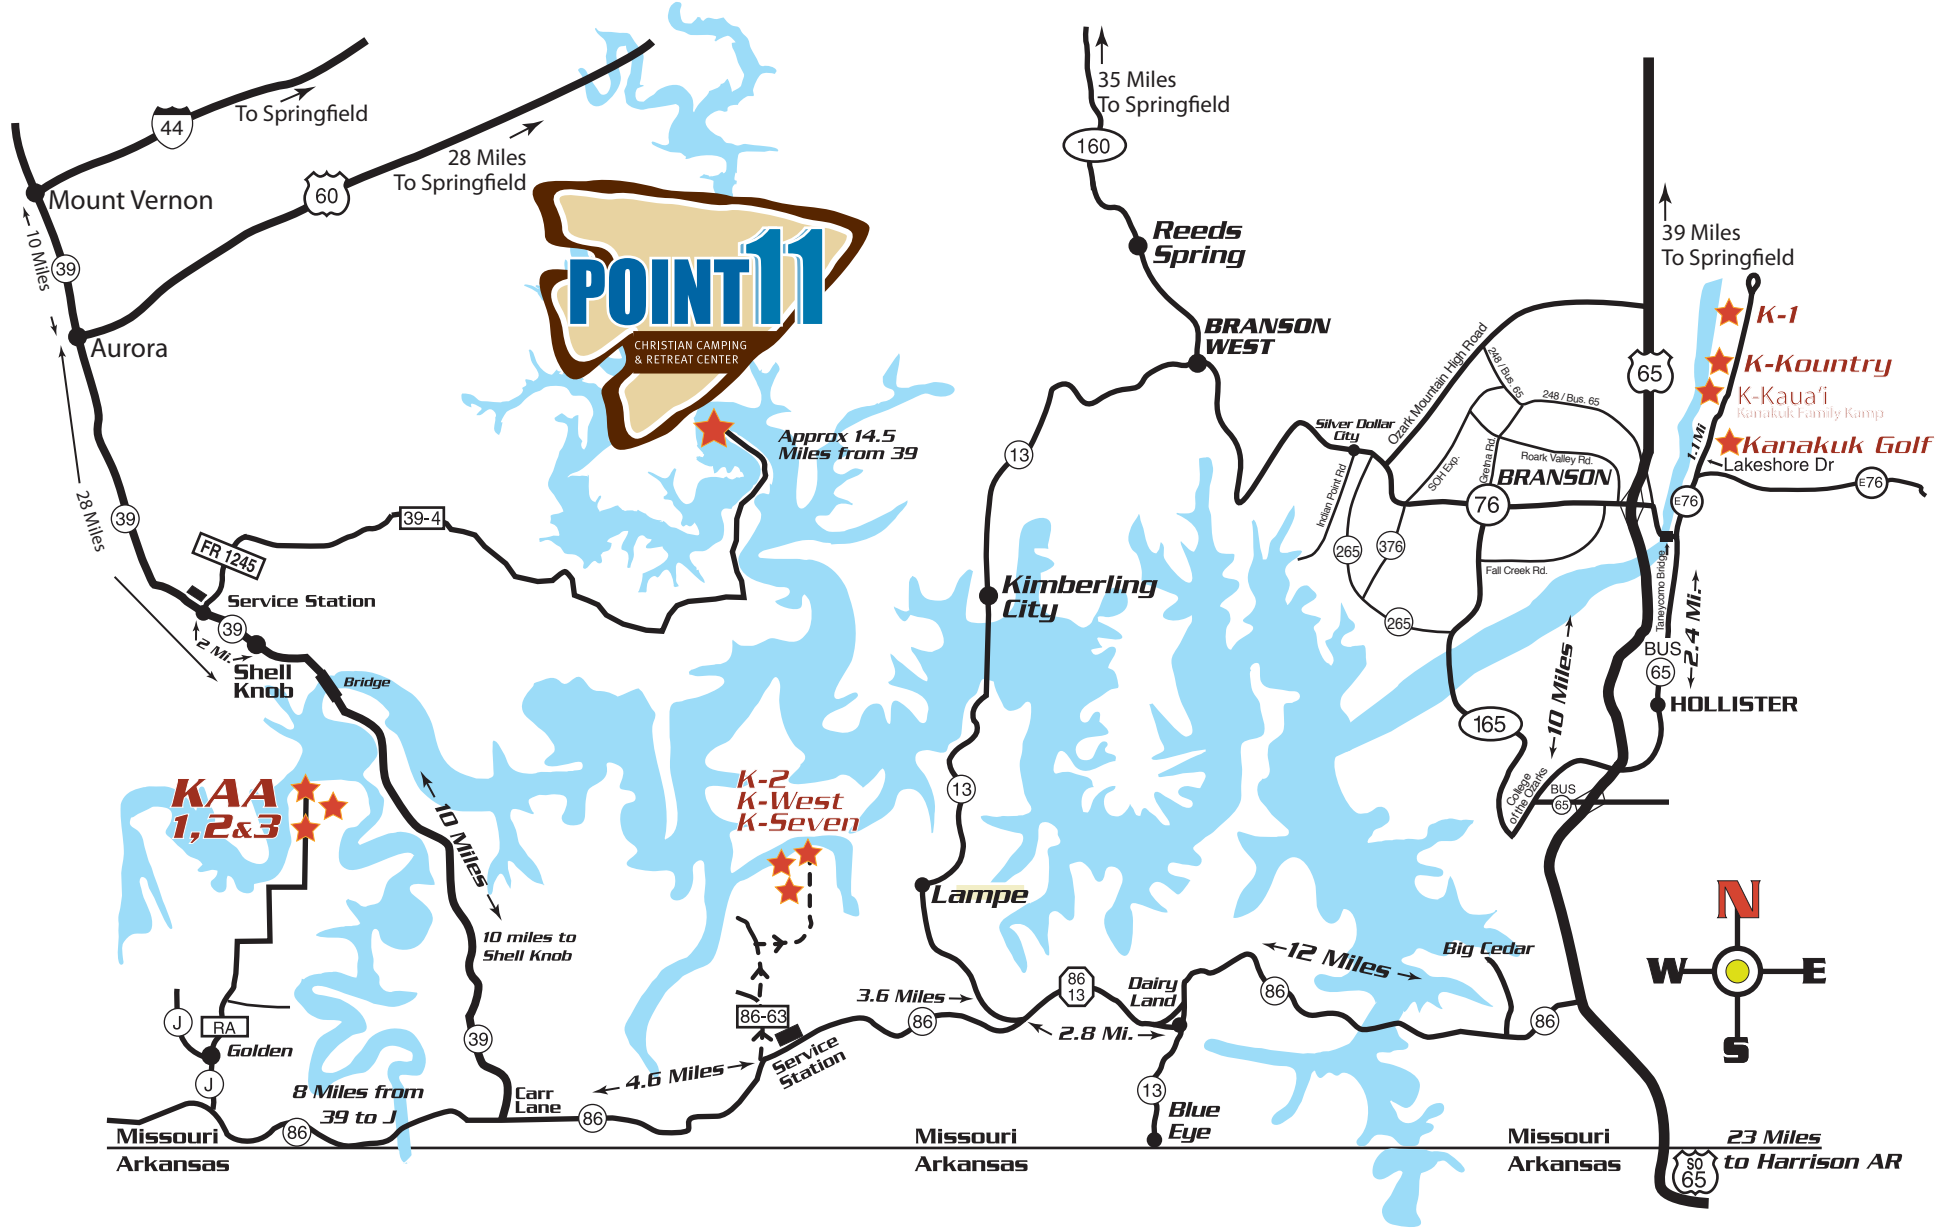

Driving Map for Point 11 - Christian Camping and Retreat Center

Point 11 Office: 417-266-4590
 Director, Bruce Morgan: 417-294-3110